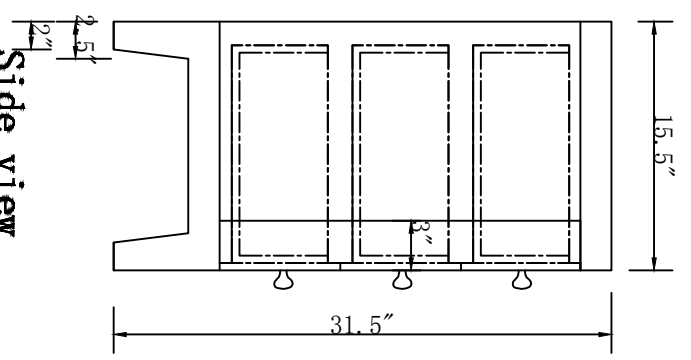

Front view

Top view

Side view

Drawer Interior Size

DWG. NO. :

MODEL NO. :
MF92016

ALTERATIONS

△	
△	
△	
△	