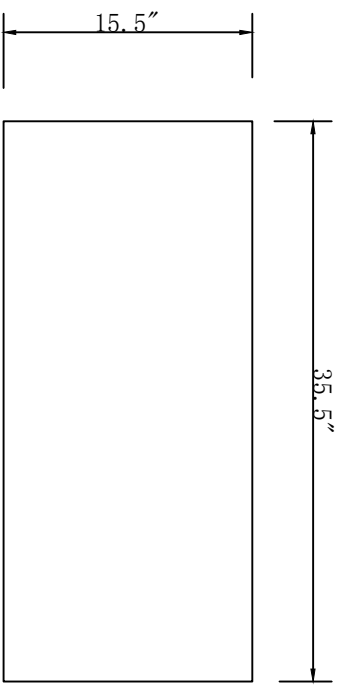

Front view

Top view

Side view

Drawer Interior Size

DWG. NO. :

MODEL NO. :
MF92016

ALTERATIONS

△	
△	
△	
△	