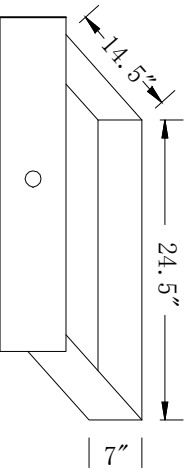

Front view

Top view

Side view

Drawer Interior Size

DWG. NO. :

MODEL NO. :
MF92016

ALTERATIONS

△	
△	
△	
△	